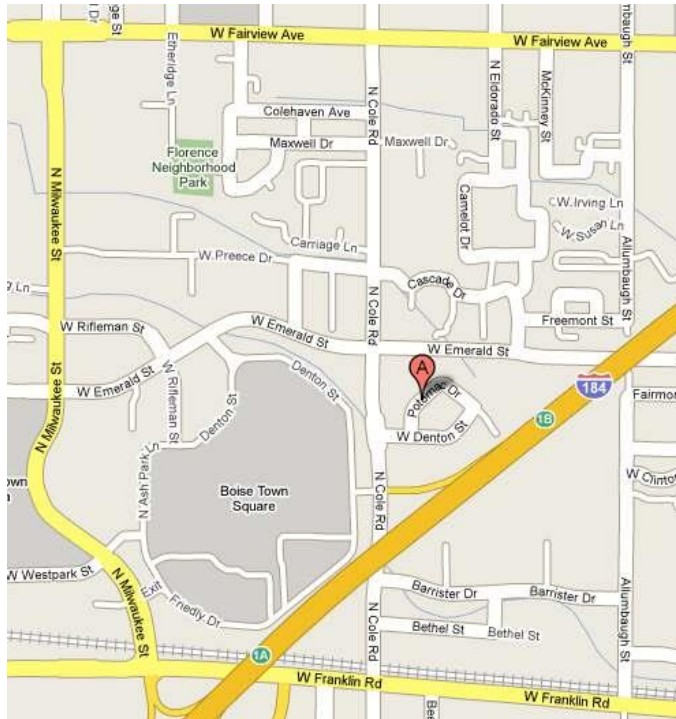

7272 W. Potomac Drive
Boise, Id 83704
208-884-2922

Driving Directions Coming From Nampa on I-84

- Take the Franklin Road exit, Exit 1A, toward I-84
 - Turn Right onto W. Franklin Road
 - Turn Left onto N. Cole Road
 - Turn Right onto W. Denton Street
 - Turn Left onto W. Potomac Drive

Driving Directions Coming From Mountain Home on I-84

- Take the I-184 exit, Exit 49, toward Franklin Road/City Center.
 - Turn Right onto W. Franklin Road
 - Turn Left onto N. Cole Road
 - Turn Right onto W. Denton Street
 - Turn Left onto W. Potomac Drive